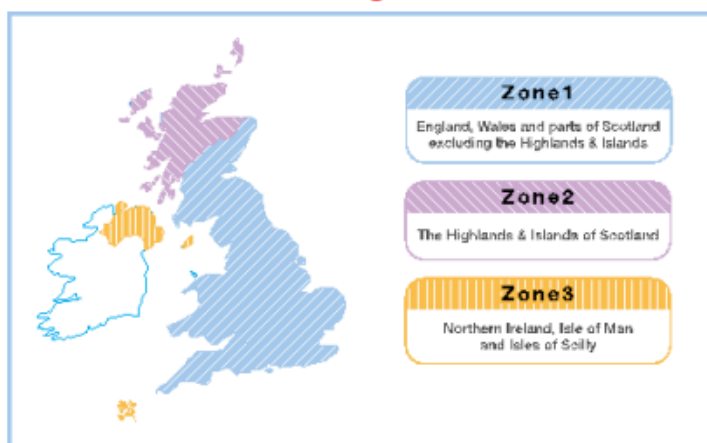

Delivery Terms & Conditions

Standard delivery uses Parcel Force Express48 (delivery by close of business in 2 working days)

Free standard delivery is available on orders over £40. Orders under £40 will be charged at £6.70.

Maximum single parcel weight for this service is 25kg. Orders over 25kg and under £40 may be charged for both parcels.

Standard delivery is to UK Mainland only zone 1.

UK zonal surcharges

Parcels despatched for delivery to postcodes in Zone 2 or 3 are subject to a surcharge as outlined below.

Zone 2

The highlands and islands of Scotland – postcodes IV, HS, KA27-28, KW, PA20-49, PA60-78, PH17-26, PH30-44, PH49-50, ZE AB31, AB33-38, AB52-56, FK17-21

Zone 3

Northern Ireland, Isle of Man, Jersey, Guernsey and isles of Scilly – postcodes BT, IM, TR21-25, JY, GY